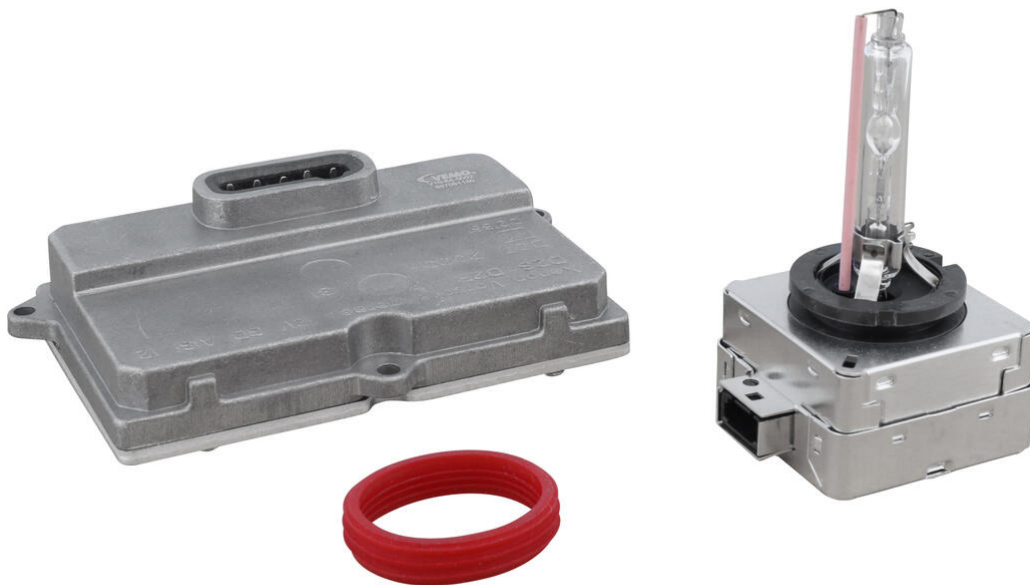

VEMO Ignitor, gas discharge lamp

among other things suitable for	AUDI A6 C6 (4F2), AUDI A6 Allroad C6 (4FH), AUDI A6
Article number of recommended accessories	V99-84-0041
Fitting Position	both sides
Lamp Type	D2S (gas discharge tube), D2R (gas discharge tube), D1S (gas discharge tube)
Operating Mode	Electric
Material	Metal
Voltage [V]	85
Socket Type bulb	Pk32d-2
Rated Power [W]	35

X-Ref: 4E0 907 476 kit

V10-84-0162