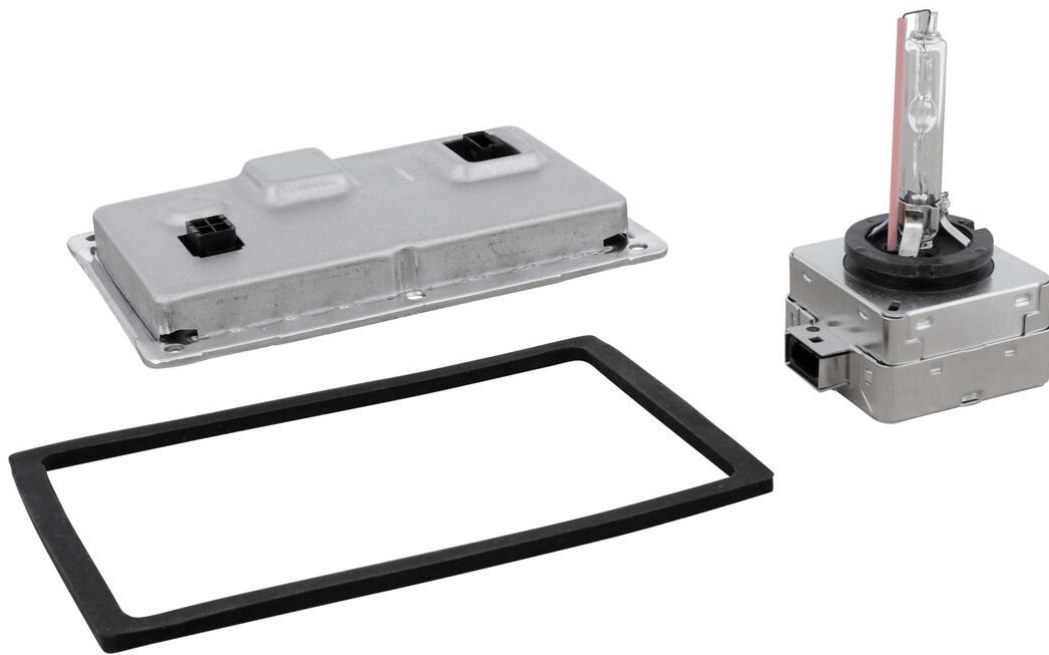

VEMO Ignitor, gas discharge lamp

among other things suitable for	RENAULT LAGUNA II Grandtour (KG0/1_), RENAULT CLIO III (BR0/1, CR0/1)
Operating Mode	Electric
Fitting Position	Right Front
Material	Metal
Voltage [V]	85
Socket Type bulb	Pk32d-2
Rated Power [W]	35
Lamp Type	D1S (gas discharge tube)

X-Ref: 77 01 207 586 kit

V46-84-0031